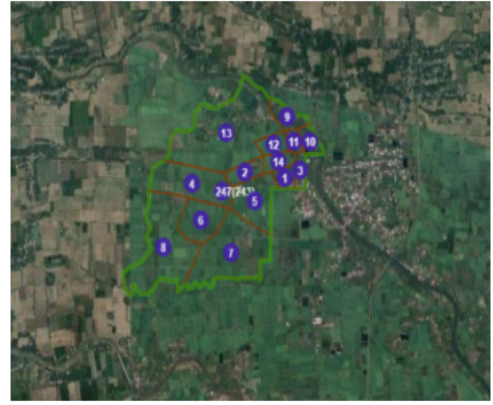

Nazri Naksha

Google Map View