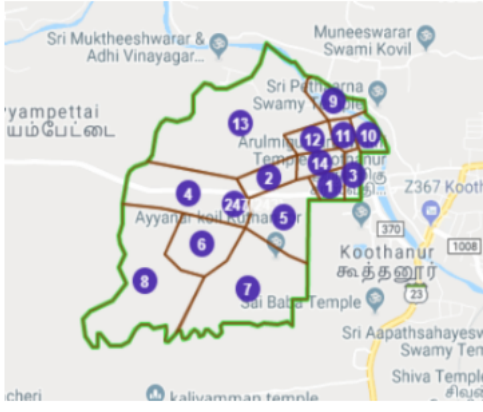

Nazri Naksha

Google Map View