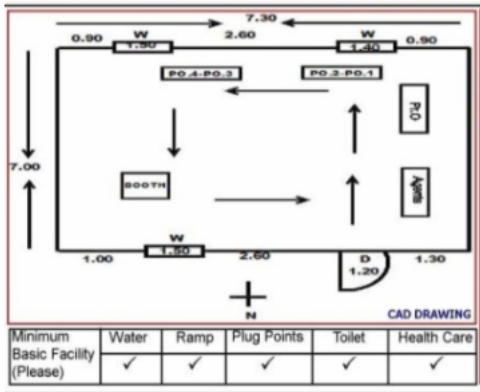

Nazri Naksha

Google Map View

Polling Station Building Front View

Polling Station Front View

Cad View

Key MAP View