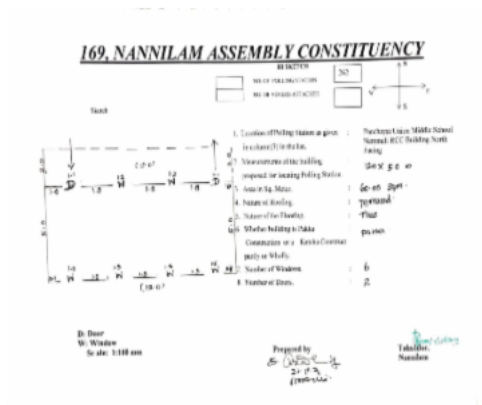

Nazri Naksha

Google Map View

Polling Station Building Front View

Polling Station Front View

Cad View

Key MAP View