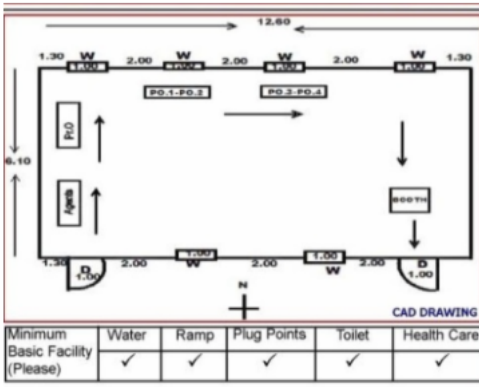

Nazri Naksha

Google Map View

Polling Station Building Front View

Polling Station Front View

Cad View

Key MAP View