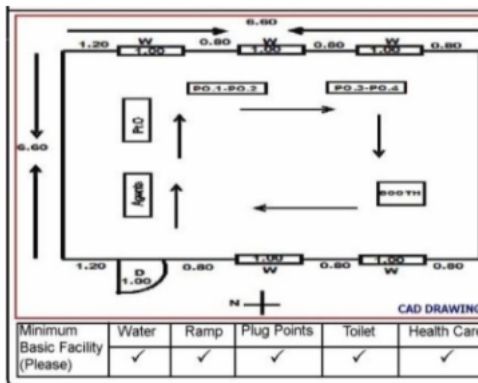

Nazri Naksha

Google Map View

Polling Station Building Front View

Polling Station Front View

Cad View

Key MAP View