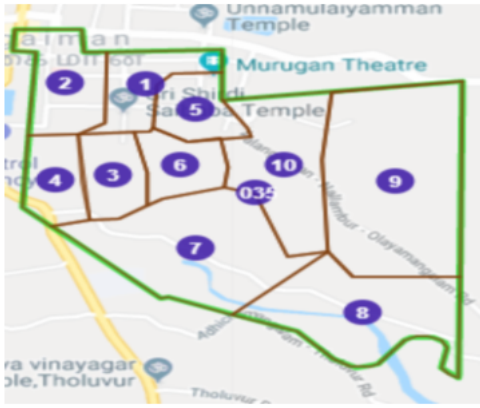

Polling Station Building Front View

Nazri Naksha