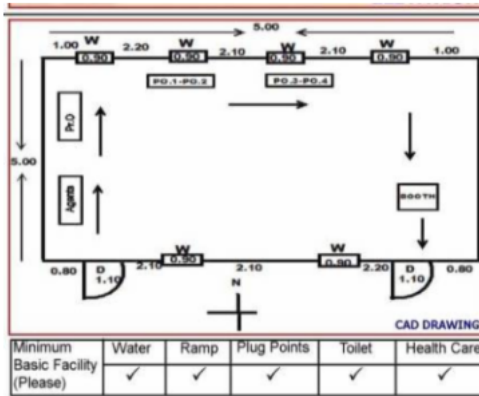

Nazri Naksha

Google Map View

Polling Station Building Front View

Polling Station Front View

Cad View

Key MAP View