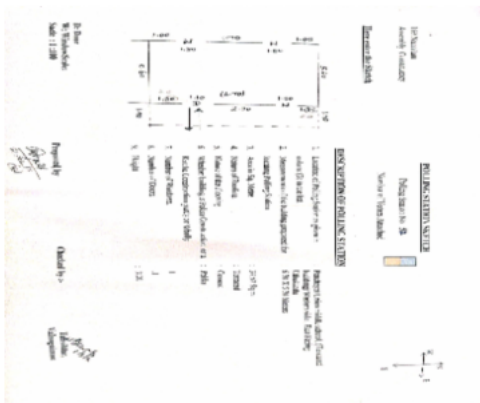

Nazri Naksha

Google Map View

Polling Station Building Front View

Polling Station Front View

Cad View

Key MAP View