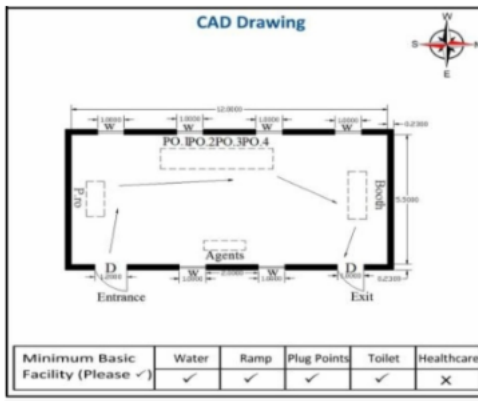

Nazri Naksha

Google Map View

Polling Station Building Front View

Polling Station Front View

Cad View

Key MAP View