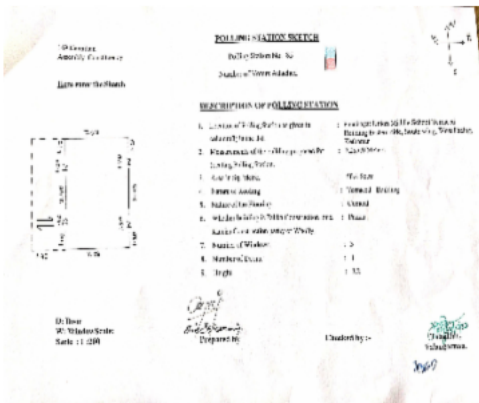

Nazri Naksha

Google Map View

Polling Station Building Front View

Polling Station Front View

Cad View

Key MAP View