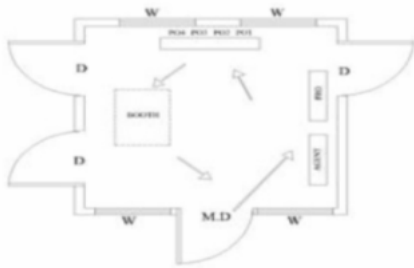

Cad View

Plan of Polling Station