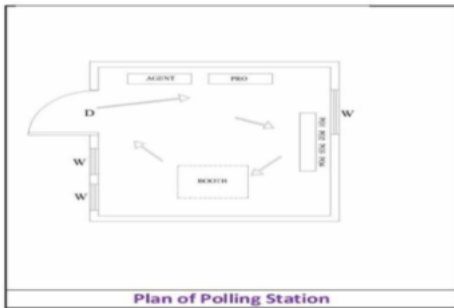

Cad View

Key MAP View

Minimum Basic Amenities	Water	Ramp
	Available	Available

Plug points	Toilet	Healthcare
Available	Available	Available