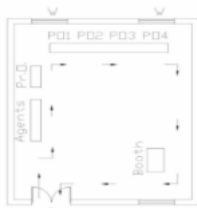

Cad View

Plan of Polling Station