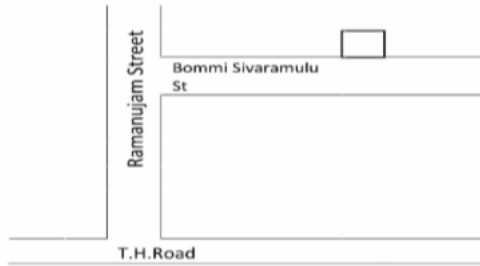

Google Map View

Polling Station Building Front View

Polling Station Front View

Cad View

Key MAP View

Plug points	Toilet	Healthca
Available	Available	Availabl

Minimum Basic Amenities	Water	Ramp
	Available	Availab