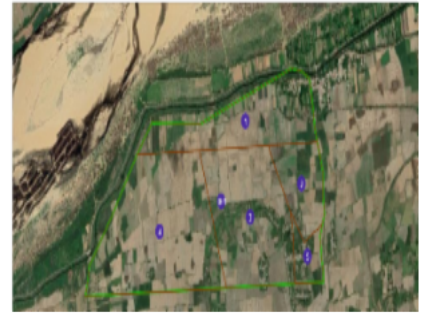

Nazri Naksha

Google Map View