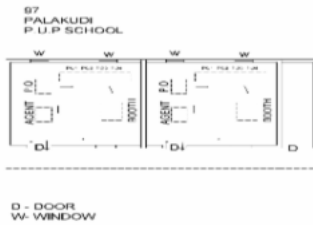

Nazri Naksha

Google Map View

Polling Station Building Front View

Polling Station Front View

Cad View

Key MAP View