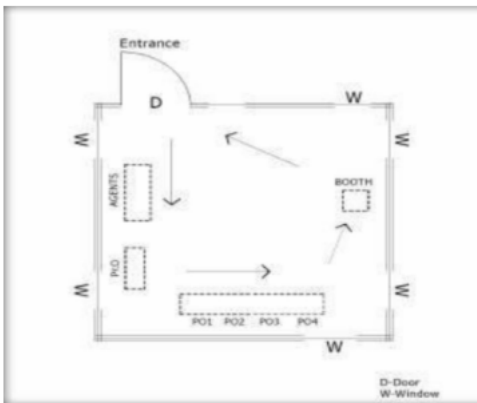

Nazri Naksha

Google Map View

Polling Station Building Front View

Polling Station Front View

Cad View

Key MAP View