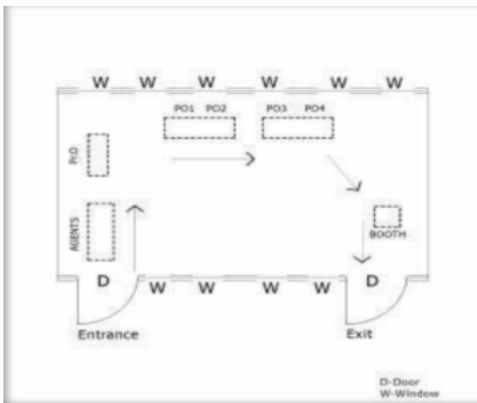

Nazri Naksha

Google Map View

Polling Station Building Front View

Polling Station Front View

Cad View

Key MAP View