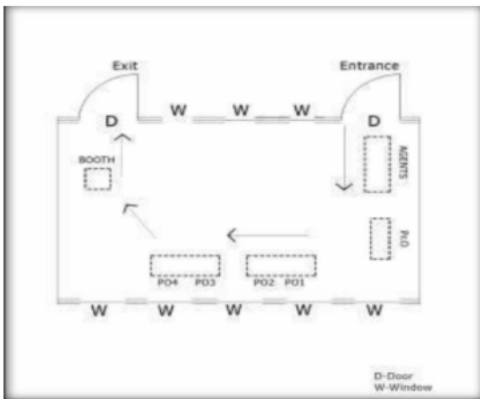

Nazri Naksha

Google Map View

Polling Station Building Front View

Polling Station Front View

Cad View

Key MAP View