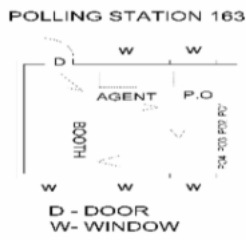

Nazri Naksha

Google Map View

Polling Station Building Front View

Polling Station Front View

Cad View

Key MAP View