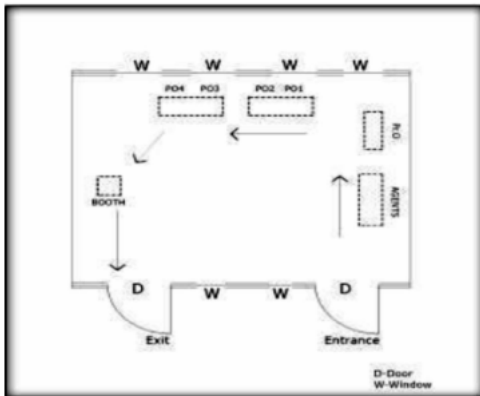

Nazri Naksha

Google Map View

Polling Station Building Front View

Polling Station Front View

Cad View

Key MAP View