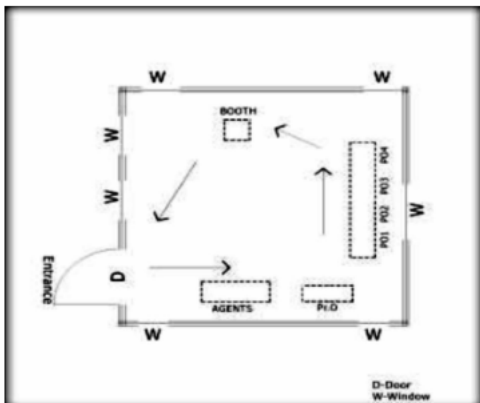

Nazri Naksha

Google Map View

Polling Station Building Front View

Polling Station Front View

Cad View

Key MAP View