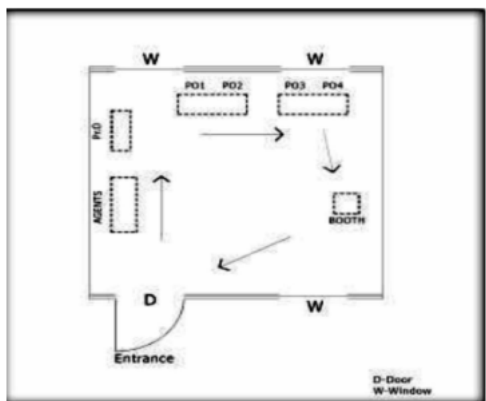

Nazri Naksha

Google Map View

Polling Station Building Front View

Polling Station Front View

Cad View

Key MAP View