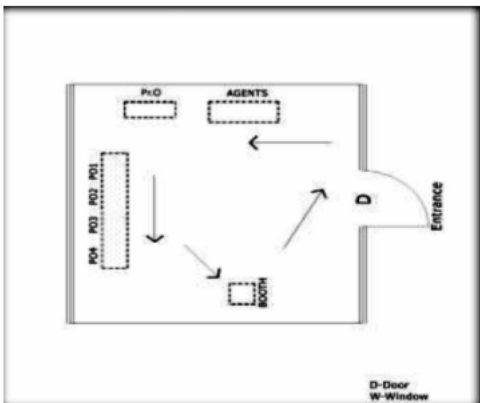

Nazri Naksha

Google Map View

Polling Station Building Front View

Polling Station Front View

Cad View

Key MAP View