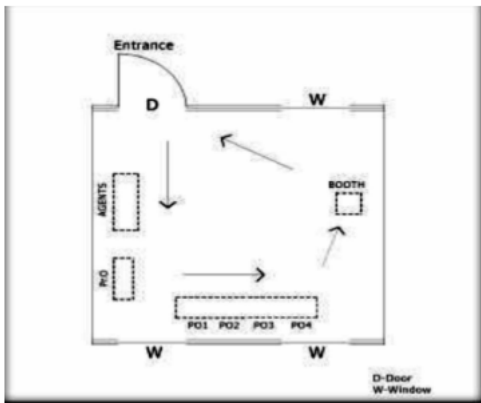

Nazri Naksha

Google Map View

Polling Station Building Front View

Polling Station Front View

Cad View

Key MAP View