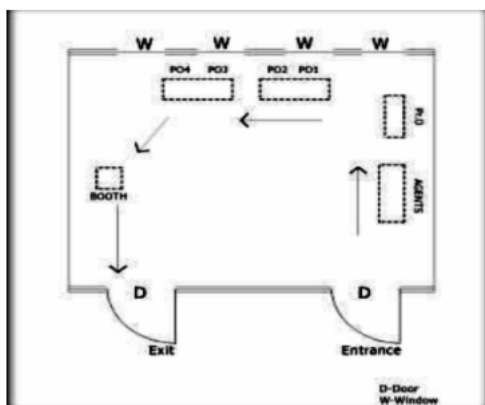

Nazri Naksha

Google Map View

Polling Station Building Front View

Polling Station Front View

Cad View

Key MAP View