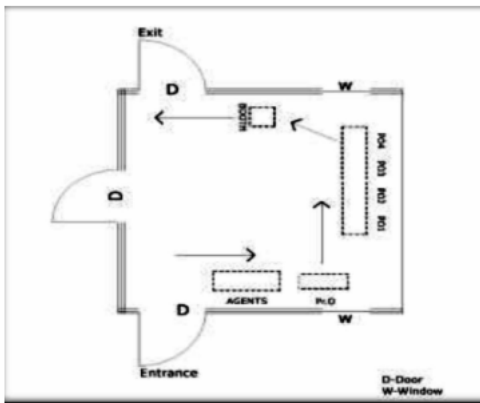

Nazri Naksha

Google Map View

Polling Station Building Front View

Polling Station Front View

Cad View

Key MAP View