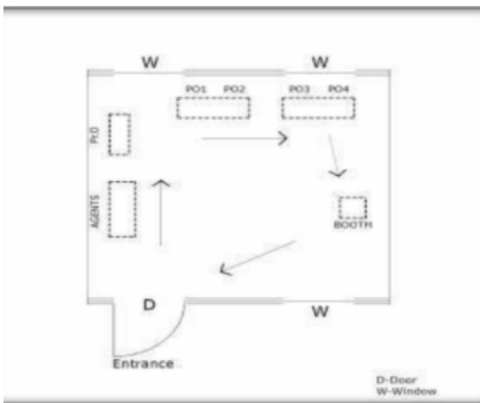

Nazri Naksha

Google Map View

Polling Station Building Front View

Polling Station Front View

Cad View

Key MAP View