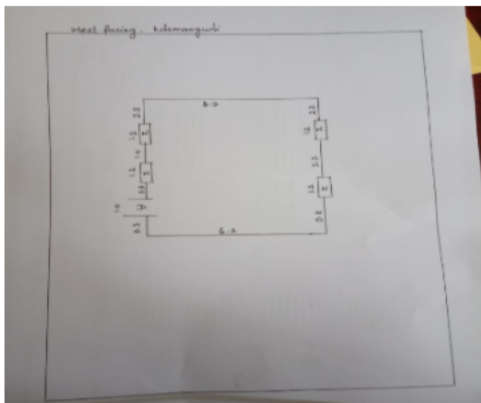

Nazri Naksha

Google Map View

Polling Station Building Front View

Polling Station Front View

Cad View

Key MAP View