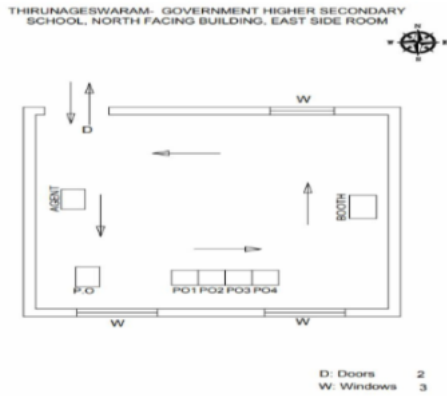

Nazri Naksha

Google Map View

Polling Station Building Front View

Polling Station Front View

Cad View

Key MAP View