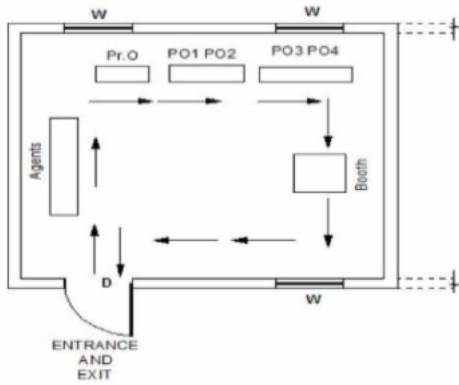

Nazri Naksha

Google Map View

Polling Station Building Front View

Polling Station Front View

Cad View

Key MAP View