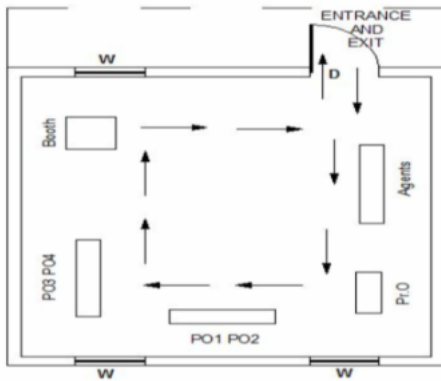

Nazri Naksha

Google Map View

Polling Station Building Front View

Polling Station Front View

Cad View

Key MAP View