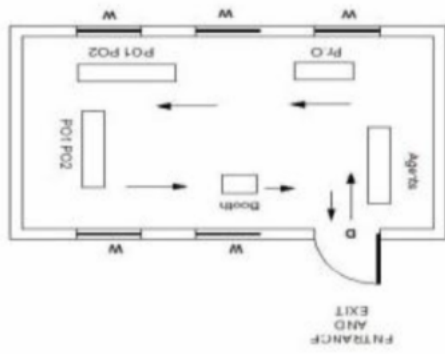

Nazri Naksha

Google Map View

Polling Station Building Front View

Polling Station Front View

Cad View

Key MAP View