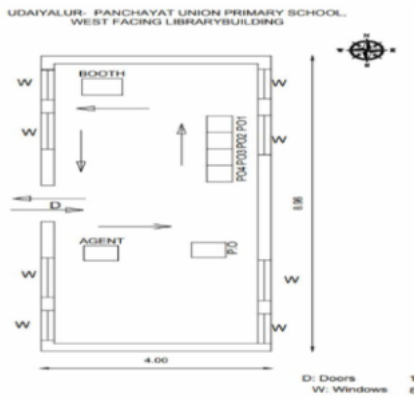

Nazri Naksha

Google Map View

Polling Station Building Front View

Polling Station Front View

Cad View

Key MAP View