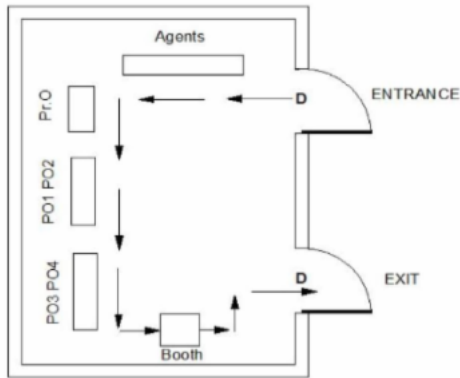

Nazri Naksha

Google Map View

Polling Station Building Front View

Polling Station Front View

Cad View

Key MAP View