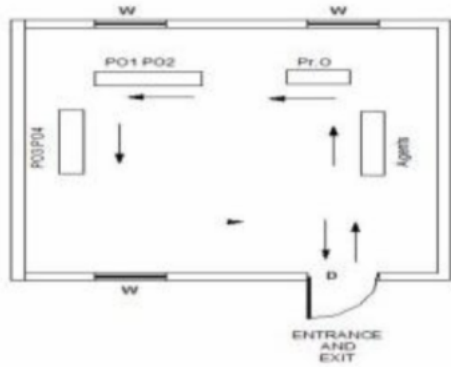

Nazri Naksha

Google Map View

Polling Station Building Front View

Polling Station Front View

Cad View

Key MAP View