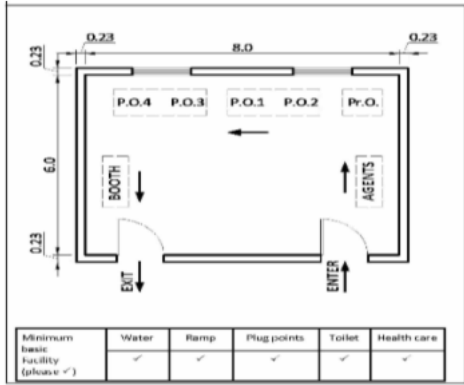

Nazri Naksha

Google Map View

Polling Station Building Front View

Polling Station Front View

Cad View

Key MAP View