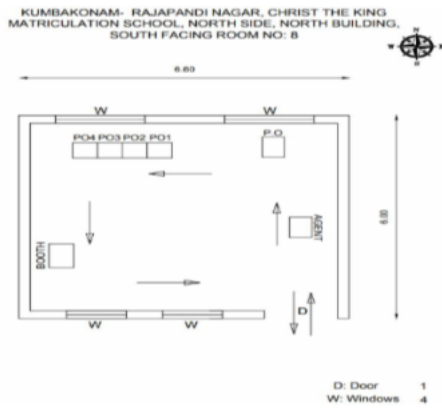

Nazri Naksha

Google Map View

Polling Station Building Front View

Polling Station Front View

Cad View

Key MAP View