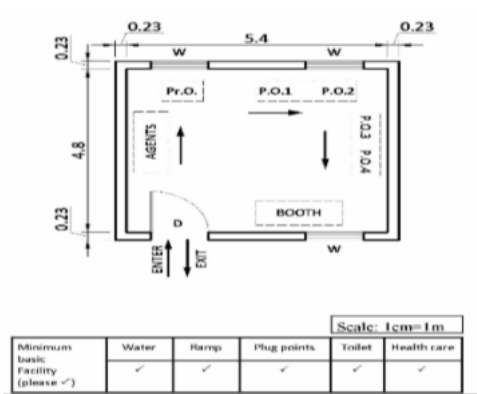

Nazri Naksha

Google Map View

Polling Station Building Front View

Polling Station Front View

Cad View

Key MAP View