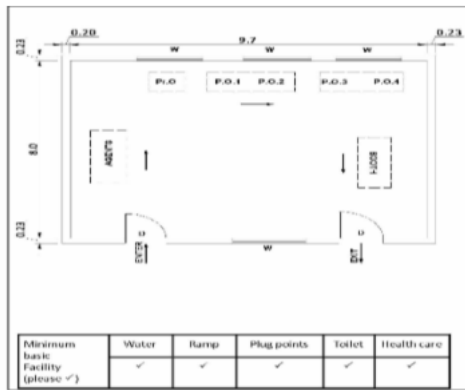

Nazri Naksha

Google Map View

Polling Station Building Front View

Polling Station Front View

Cad View

Key MAP View