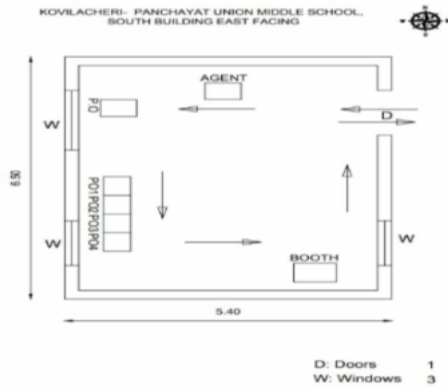

Nazri Naksha

Google Map View

Polling Station Building Front View

Polling Station Front View

Cad View

Key MAP View