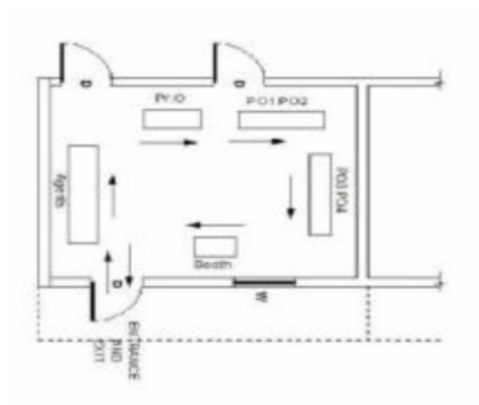

Nazri Naksha

Google Map View

Polling Station Building Front View

Polling Station Front View

Cad View

Key MAP View