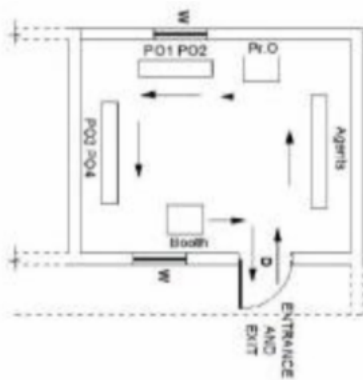

Nazri Naksha

Google Map View

Polling Station Building Front View

Polling Station Front View

Cad View

Key MAP View