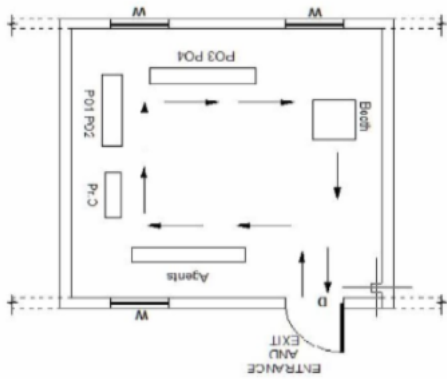

Nazri Naksha

Google Map View

Polling Station Building Front View

Polling Station Front View

Cad View

Key MAP View