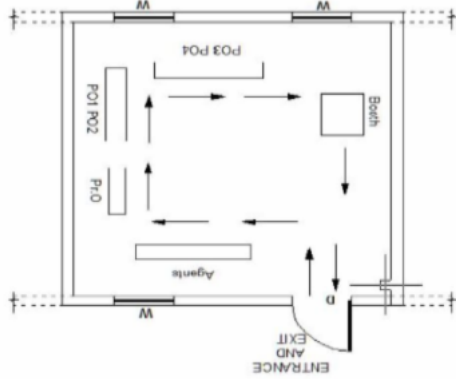

Nazri Naksha

Google Map View

Polling Station Building Front View

Polling Station Front View

Cad View

Key MAP View