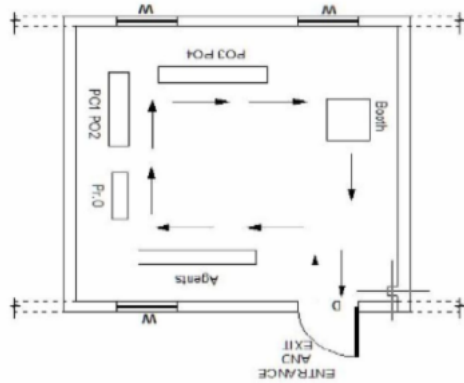

Nazri Naksha

Google Map View

Polling Station Building Front View

Polling Station Front View

Cad View

Key MAP View