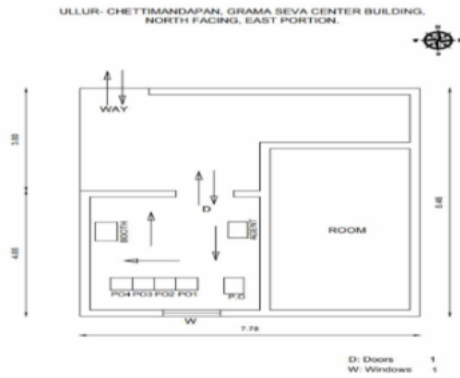

Nazri Naksha

Google Map View

Polling Station Building Front View

Polling Station Front View

Cad View

Key MAP View