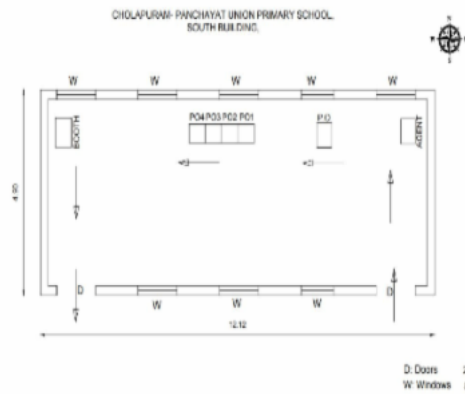

Nazri Naksha

Google Map View

Polling Station Building Front View

Polling Station Front View

Cad View

Key MAP View