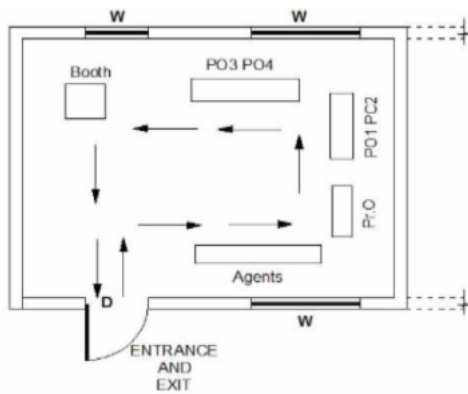

Nazri Naksha

Google Map View

Polling Station Building Front View

Polling Station Front View

Cad View

Key MAP View