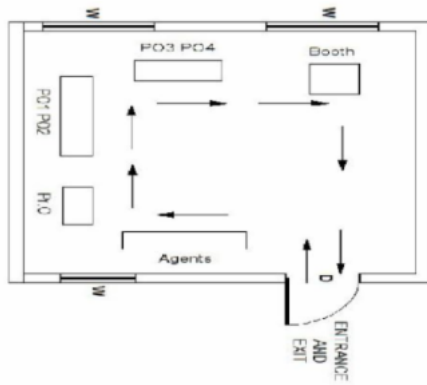

Nazri Naksha

Google Map View

Polling Station Building Front View

Polling Station Front View

Cad View

Key MAP View